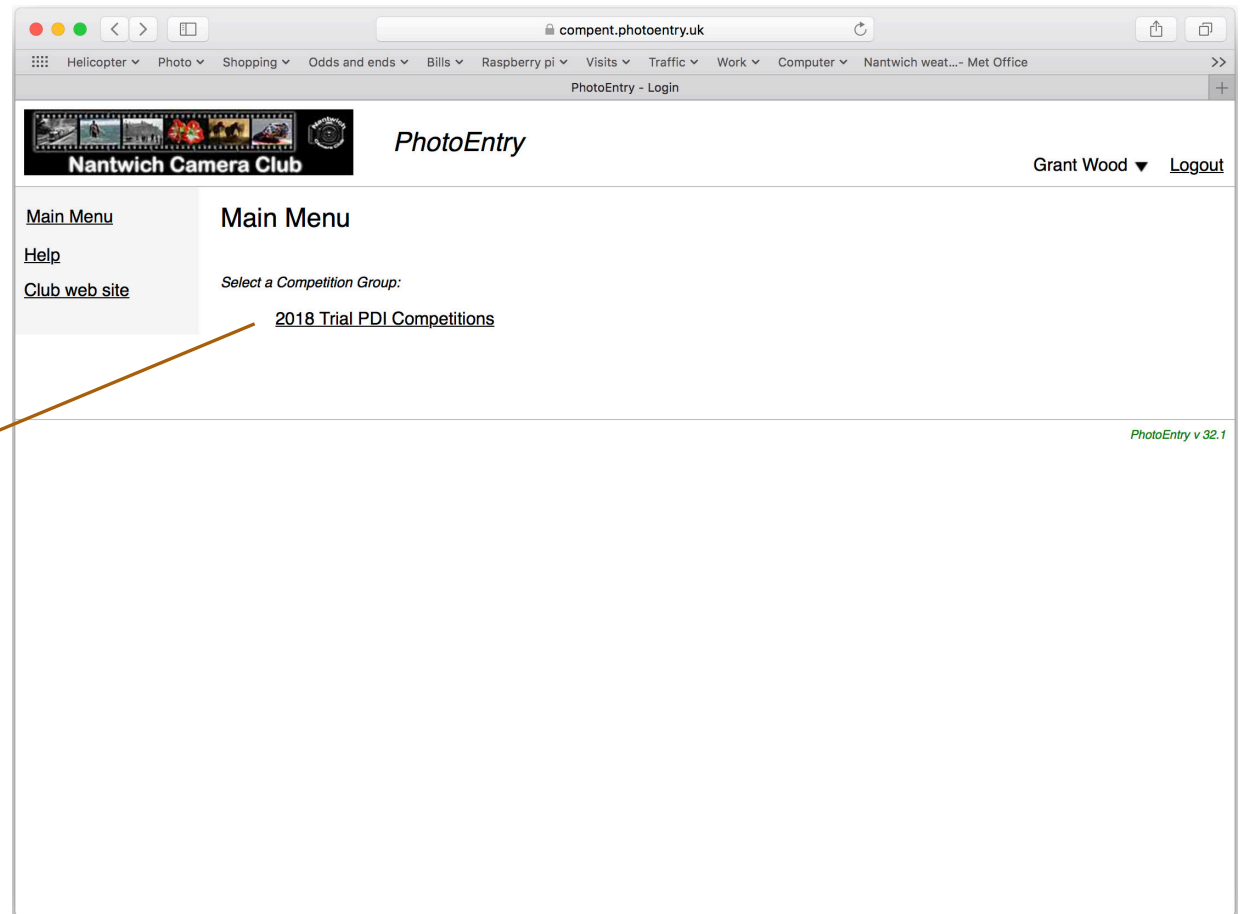

PhotoEntry Log-in Guide

Click the link to the
competition group