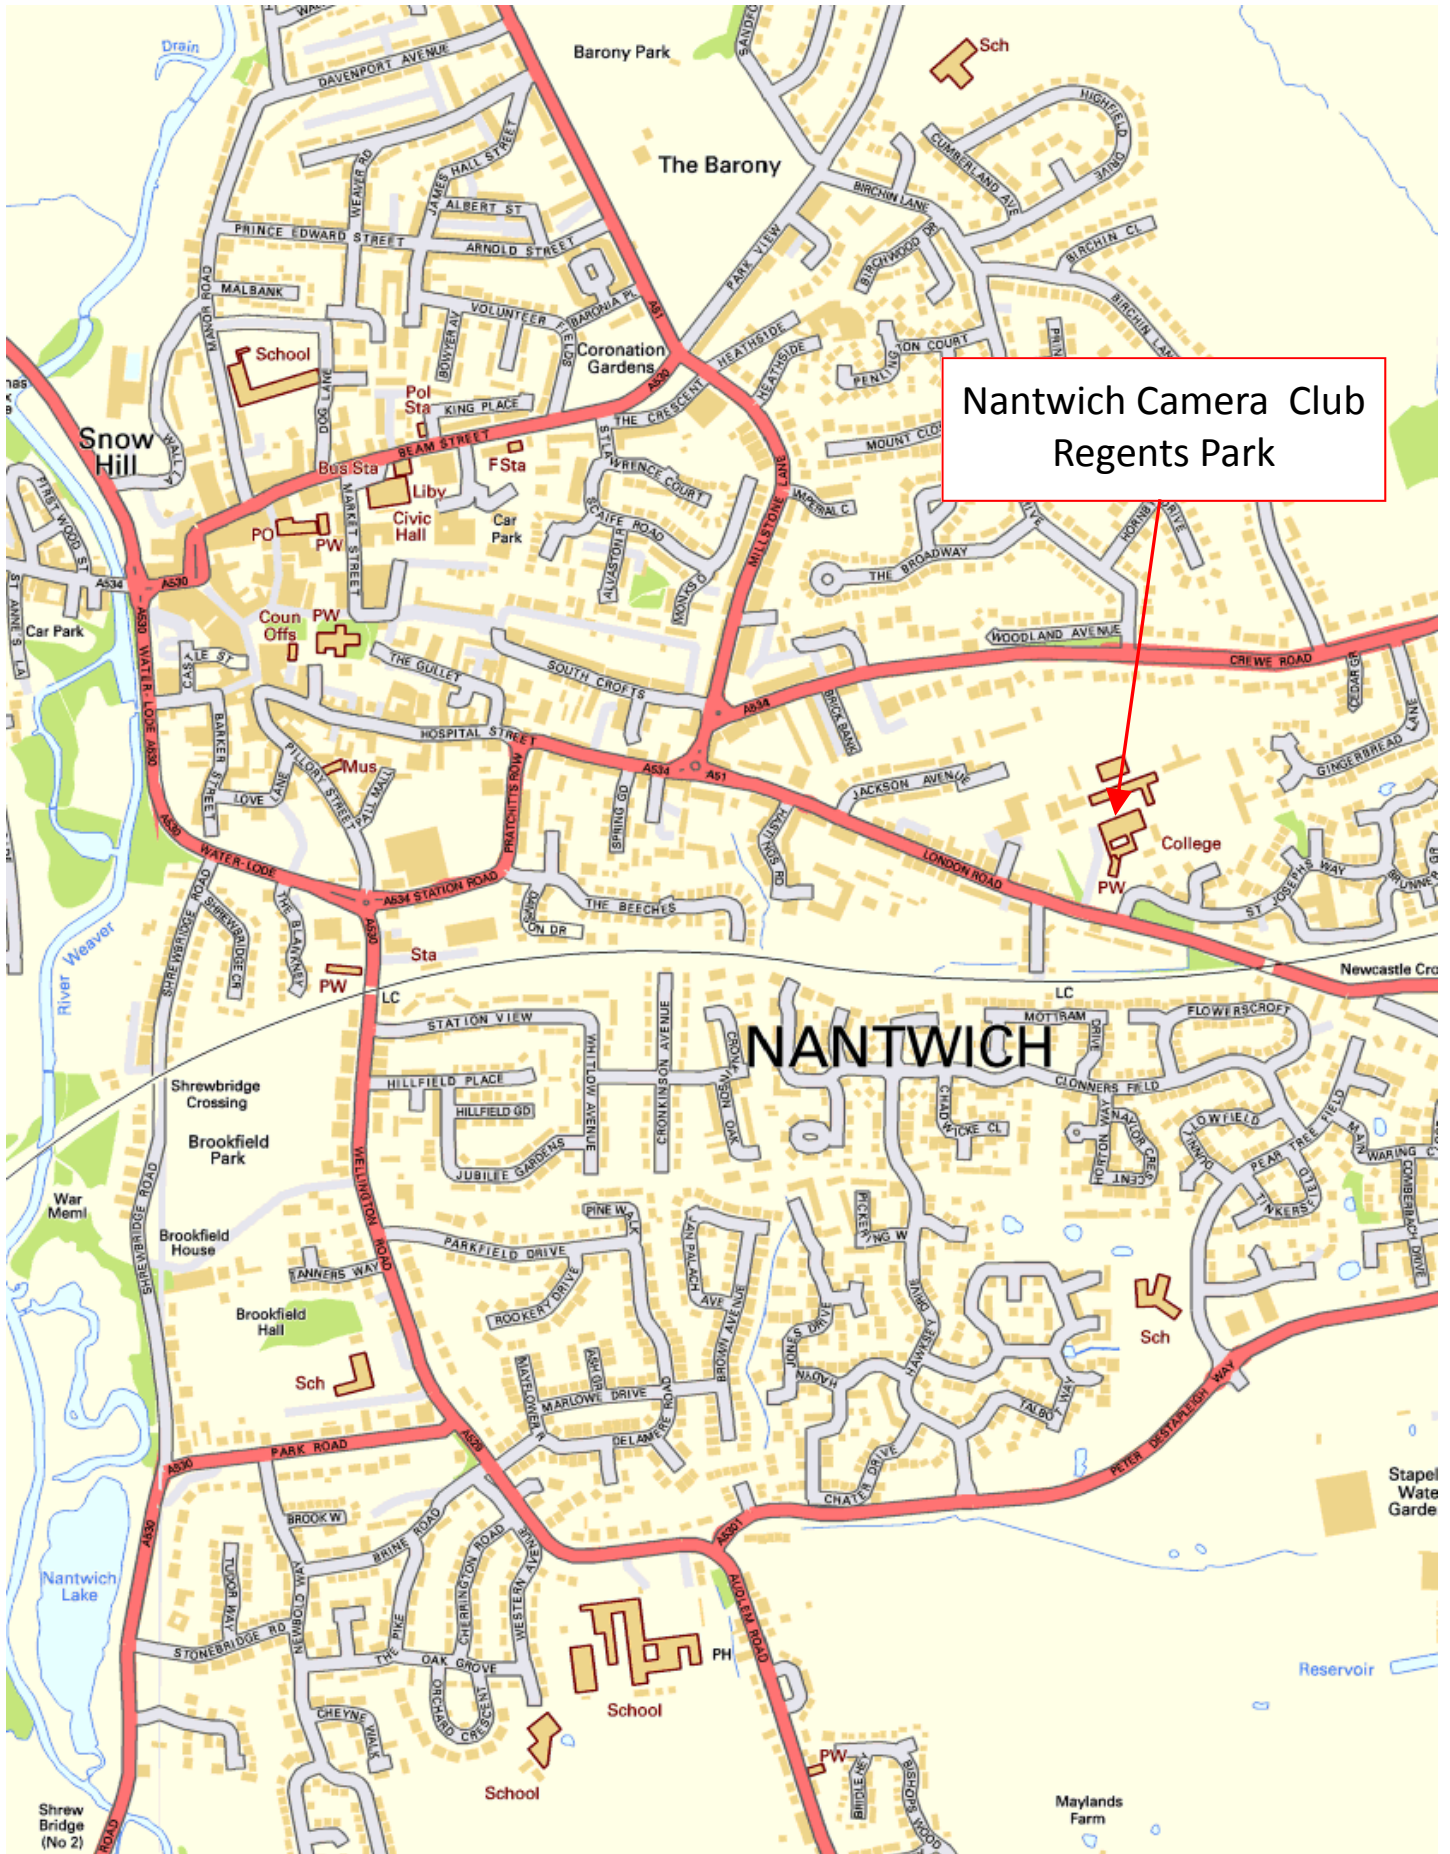

NANTWICH CAMERA CLUB

Meeting room location page 1 of 2

Regents Park, London Road, Nantwich, Cheshire CW5 6LW

NANTWICH CAMERA CLUB

Meeting room location page 2 of 2

Regents Park, London Road, Nantwich, Cheshire CW5 6LW